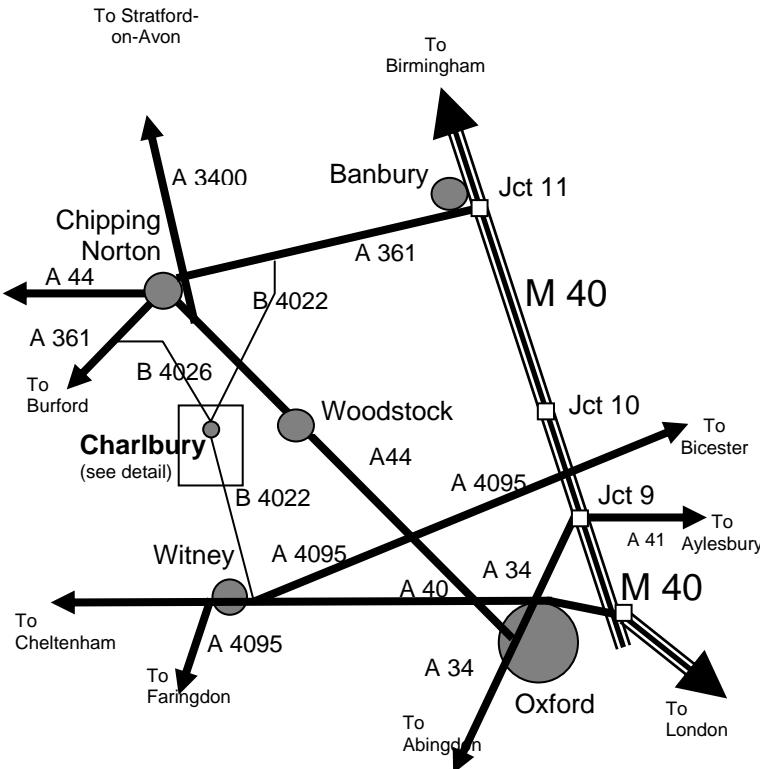

Directions to oee

By car, our offices are approx.

London	70 miles
Birmingham	60 miles
Oxford	16 miles
Abingdon	23 miles
Banbury	17 miles
Chipping Norton	10 miles
Witney	5 miles

By train, approx. 85 minutes from London Paddington to Charlbury or Finstock stations

- * Please note: While our postal address is Charlbury, the entrance to Southill is not from Charlbury village itself but 2 miles south on the road to Witney (B4022), the entrance to Southill is on the right just after Finstock station and just before Finstock village.
- * Please call 01608 811900 for assistance in finding us.