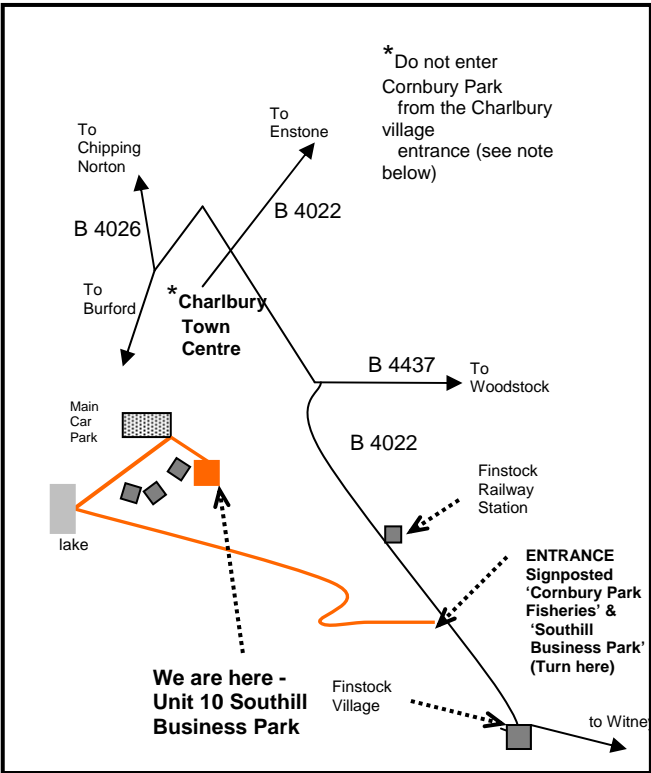

Directions to oee

By car, our offices are approx.

London	70 miles
Birmingham	60 miles
Oxford	16 miles
Abingdon	23 miles
Banbury	17 miles
Chipping Norton	10 miles
Witney	5 miles

By train, approx. 85 minutes from London Paddington to Charlbury or Finstock stations

- * Please note: While our postal address is Charlbury, the entrance to Southill is not from Charlbury village itself but 2 miles south on the road to Witney (B4022), the entrance to Southill is on the right just after Finstock station and just before Finstock village.
- * Please call 01608 811900 for assistance in finding us.